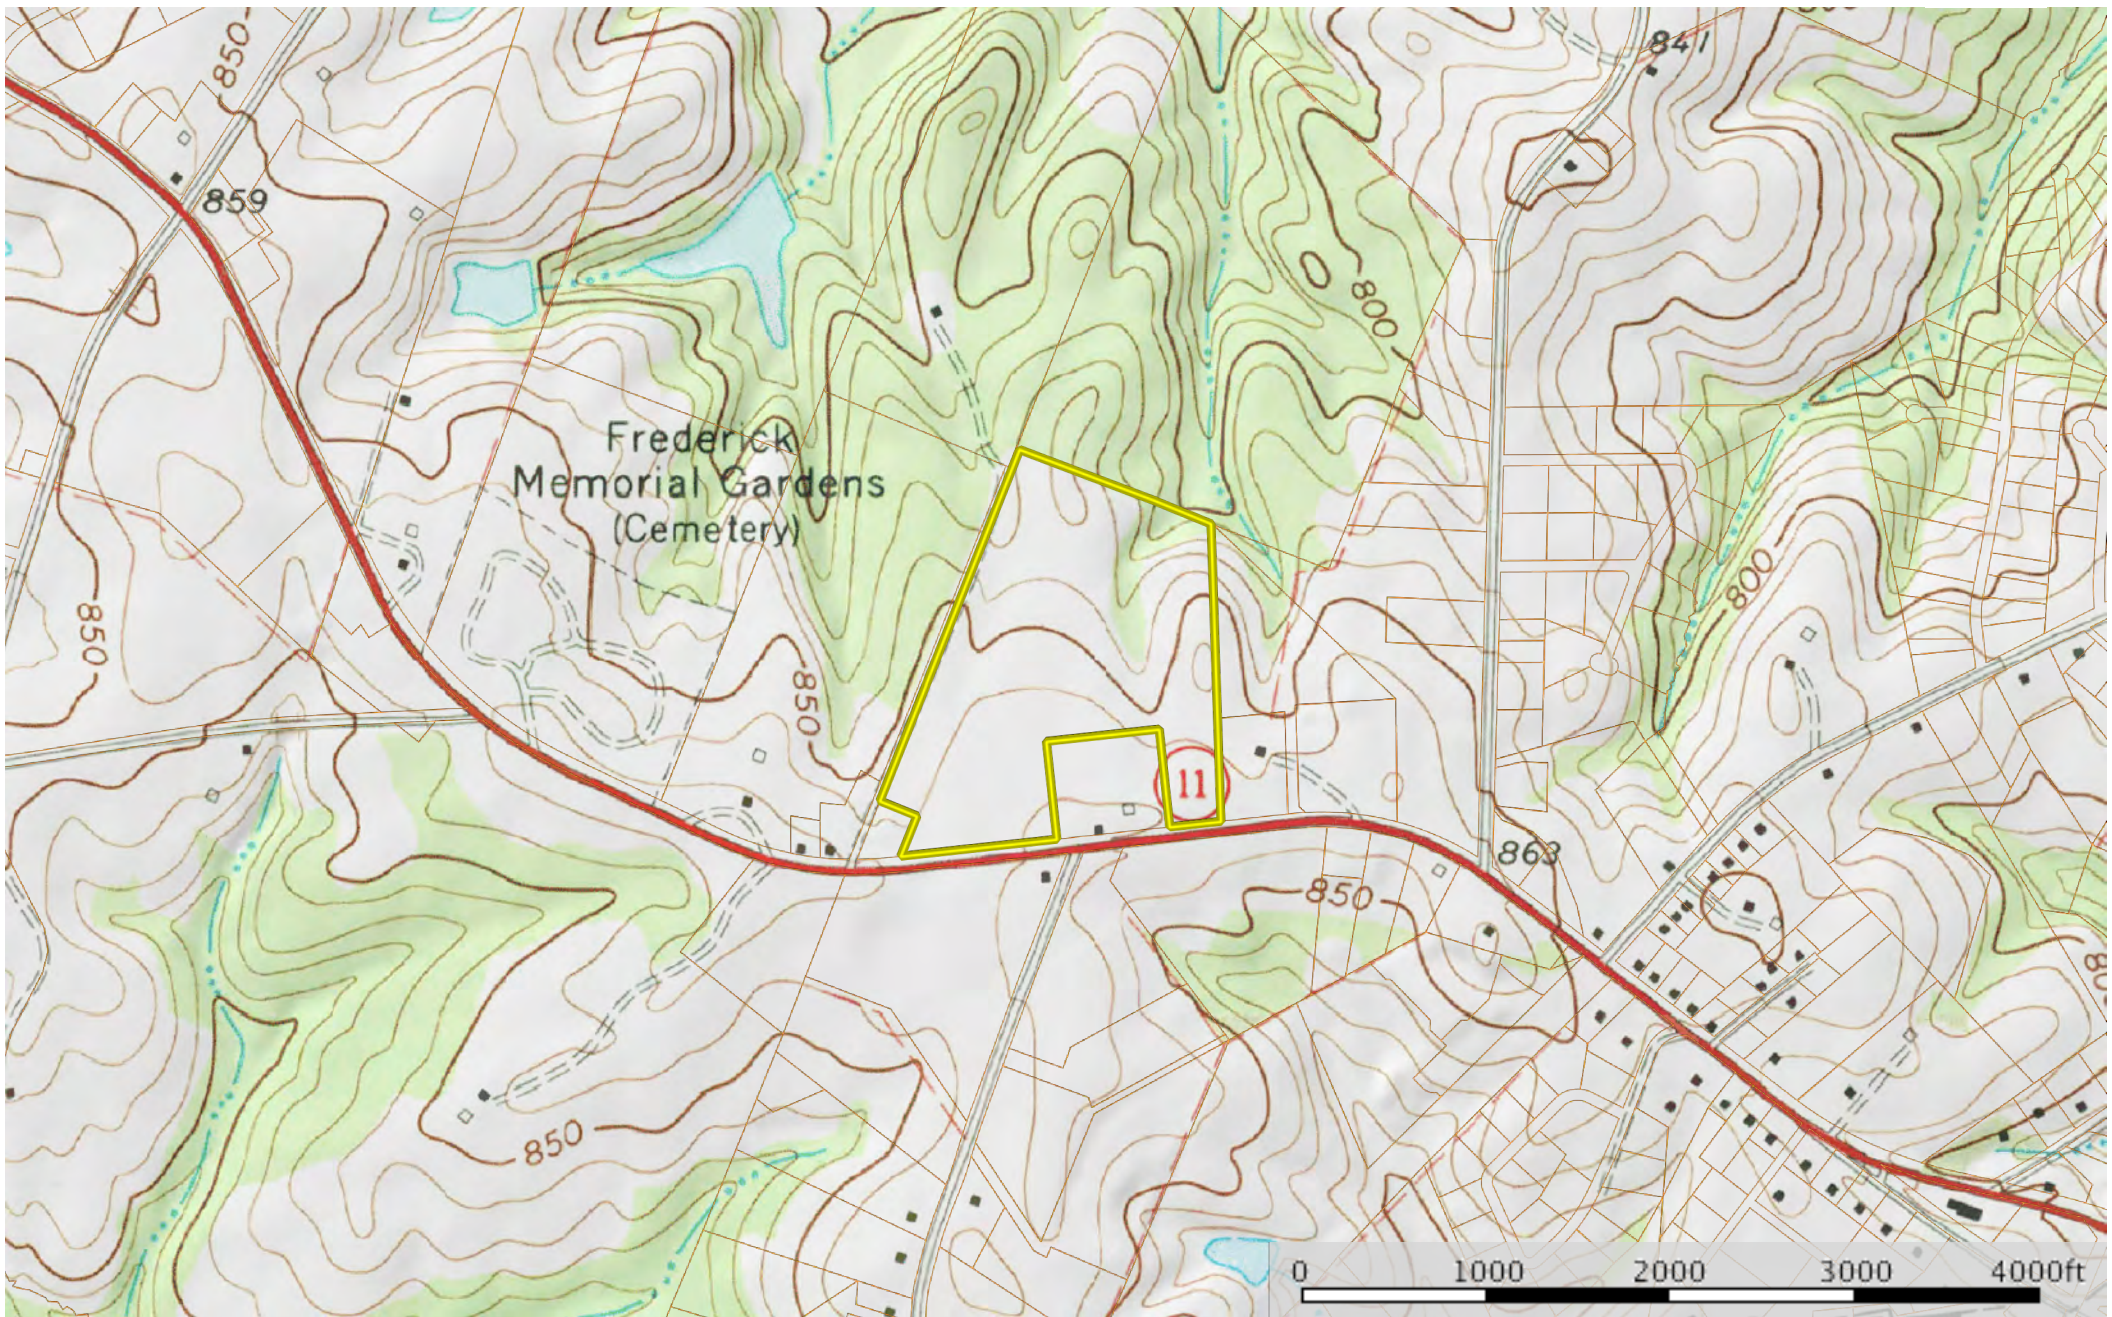

**Peeler - Hwy. 11 - 40.50 acres**  
Cherokee County, South Carolina, 40.5 AC +/-

 Boundary