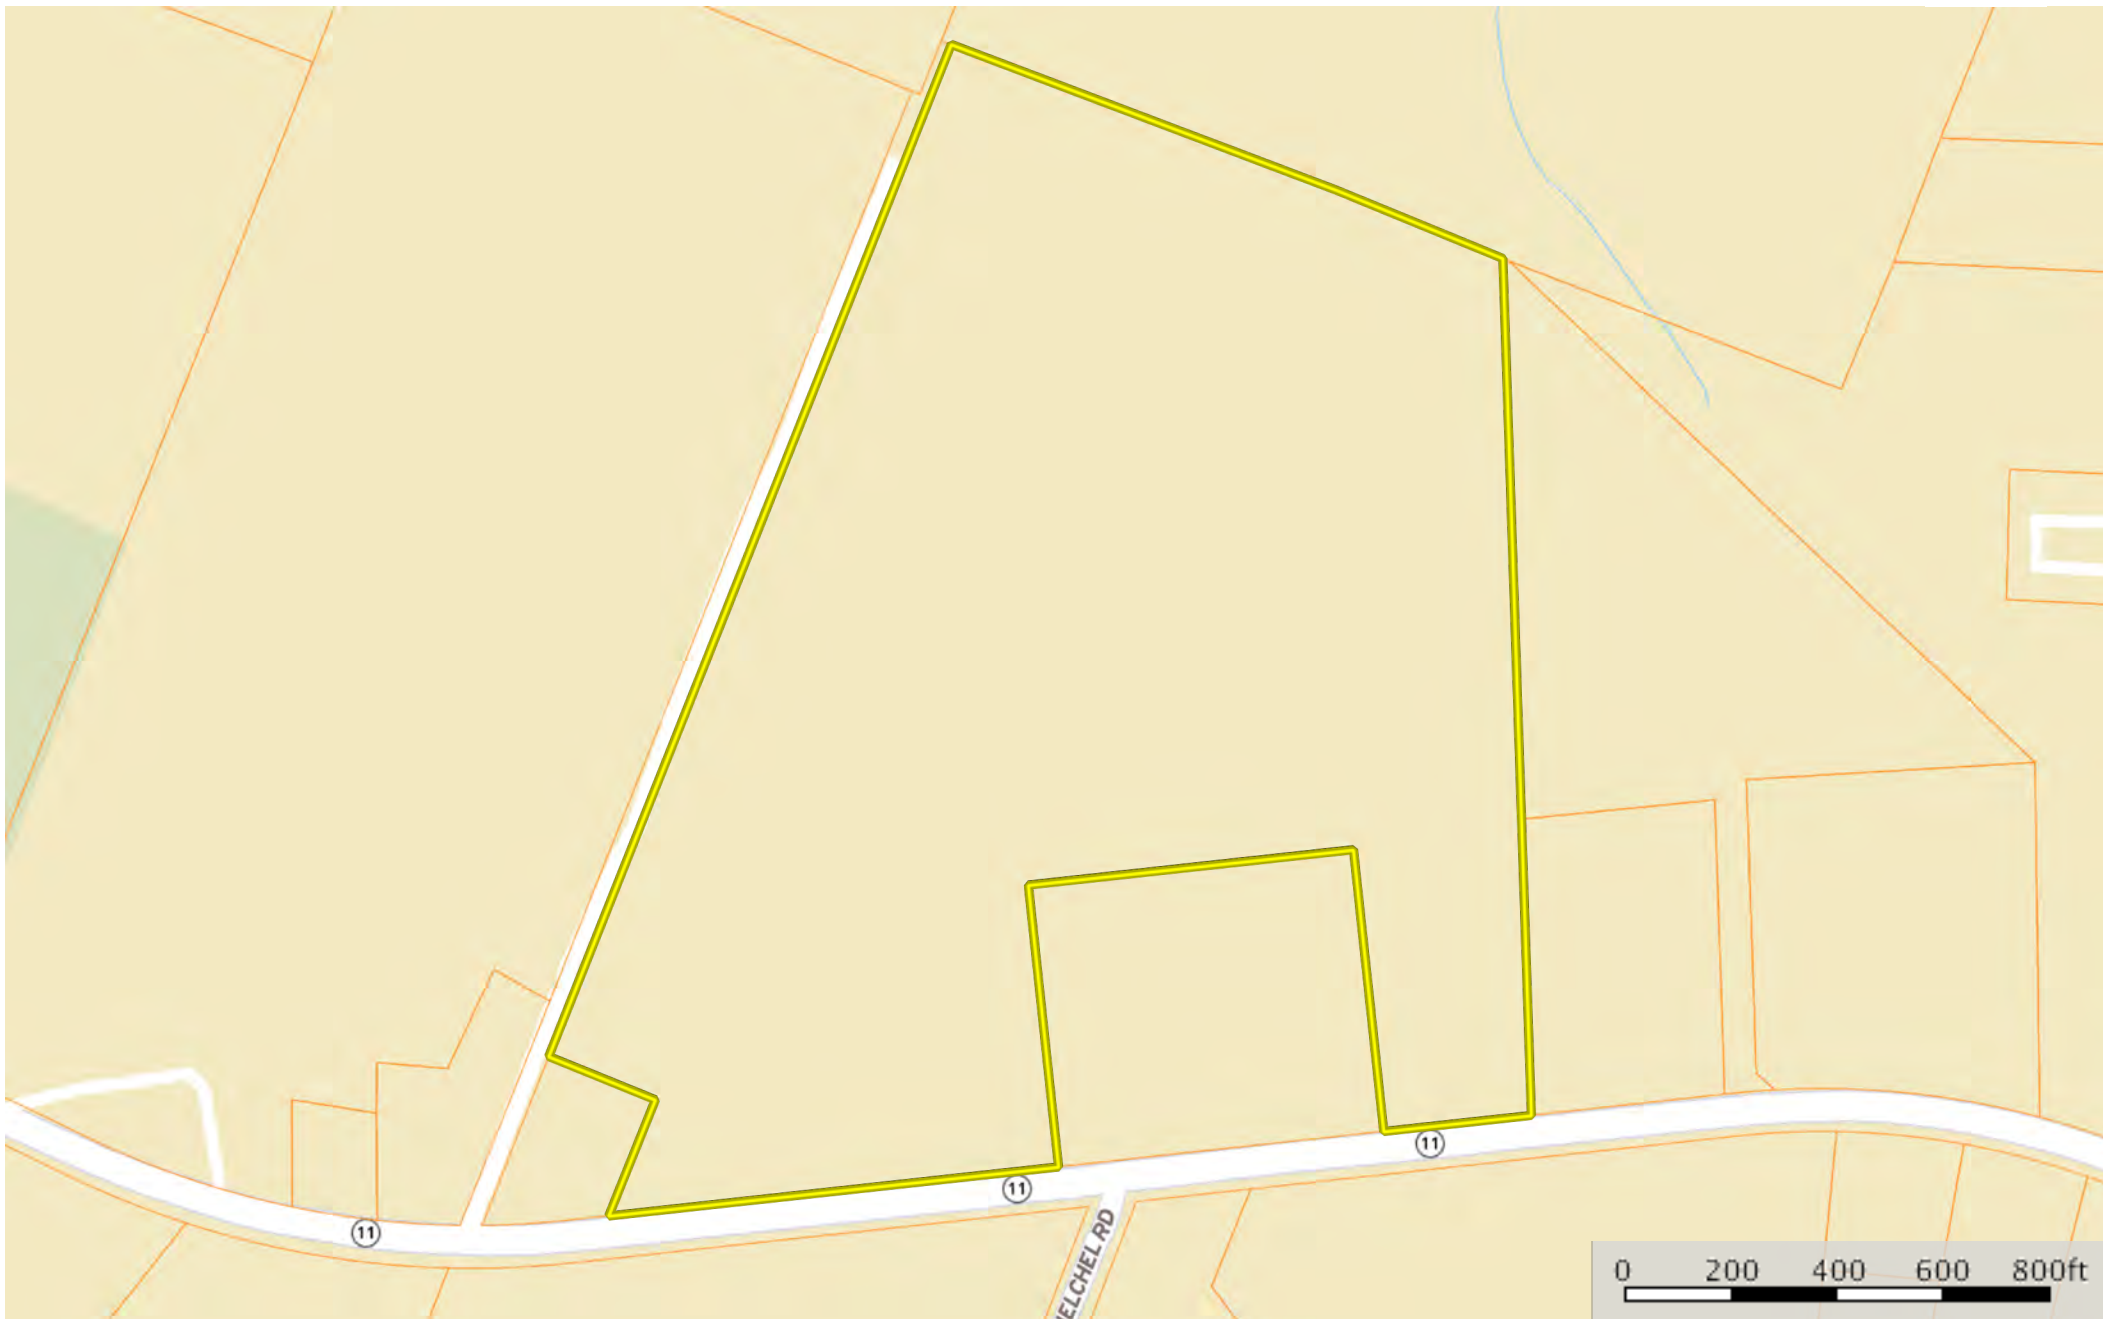

**Peeler - Hwy. 11 - 40.50 acres**  
Cherokee County, South Carolina, 40.5 AC +/-

 Boundary