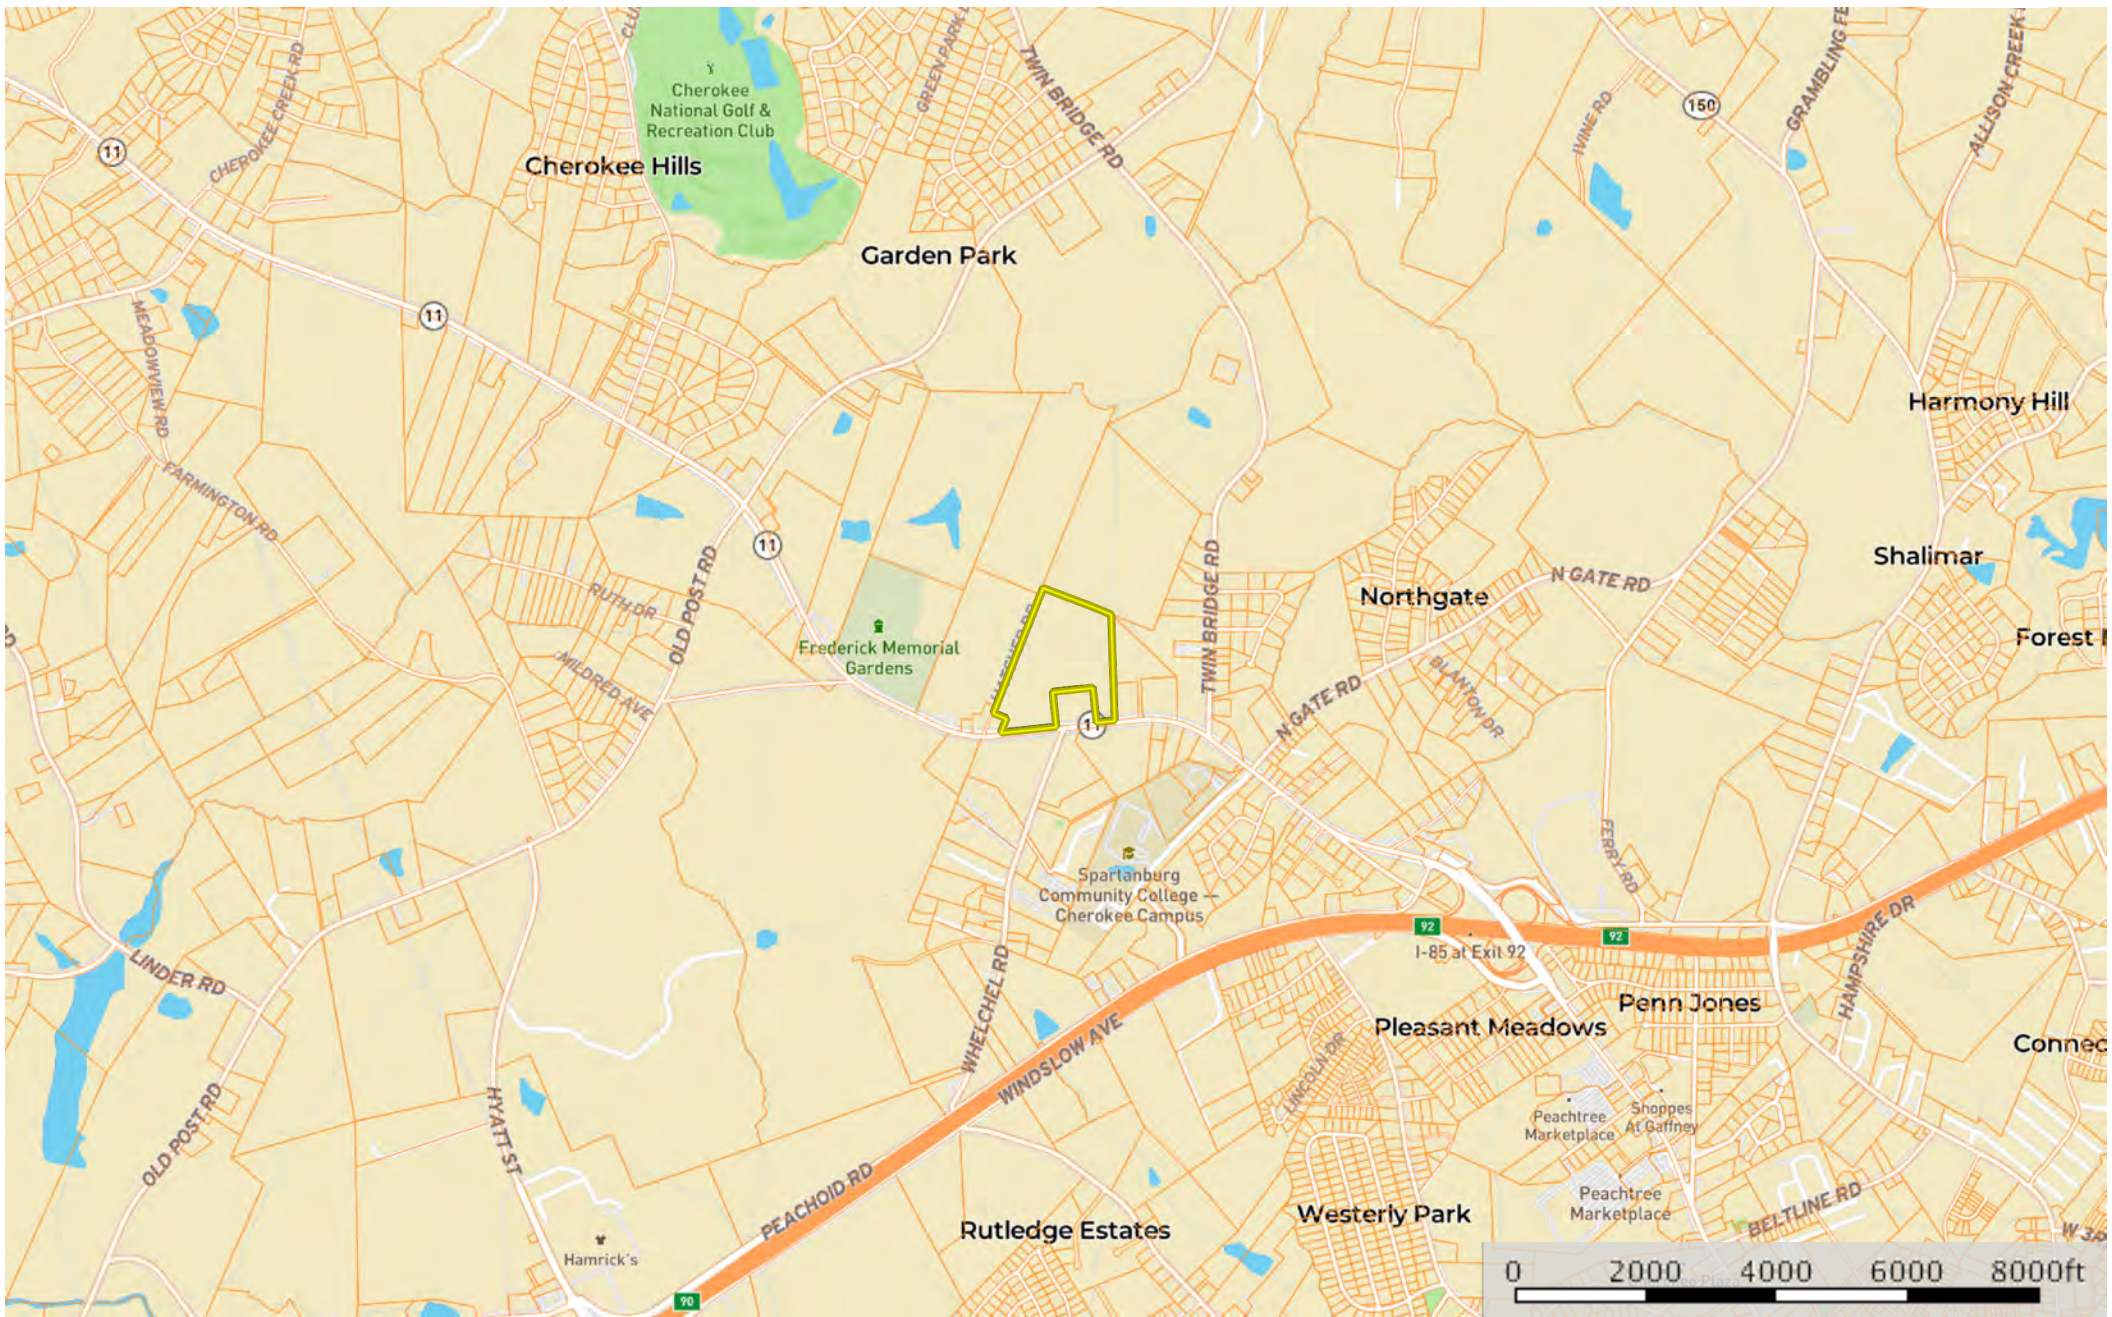

Peeler - Hwy. 11 - 40.50 acres
Cherokee County, South Carolina, 40.5 AC +/-

 Boundary