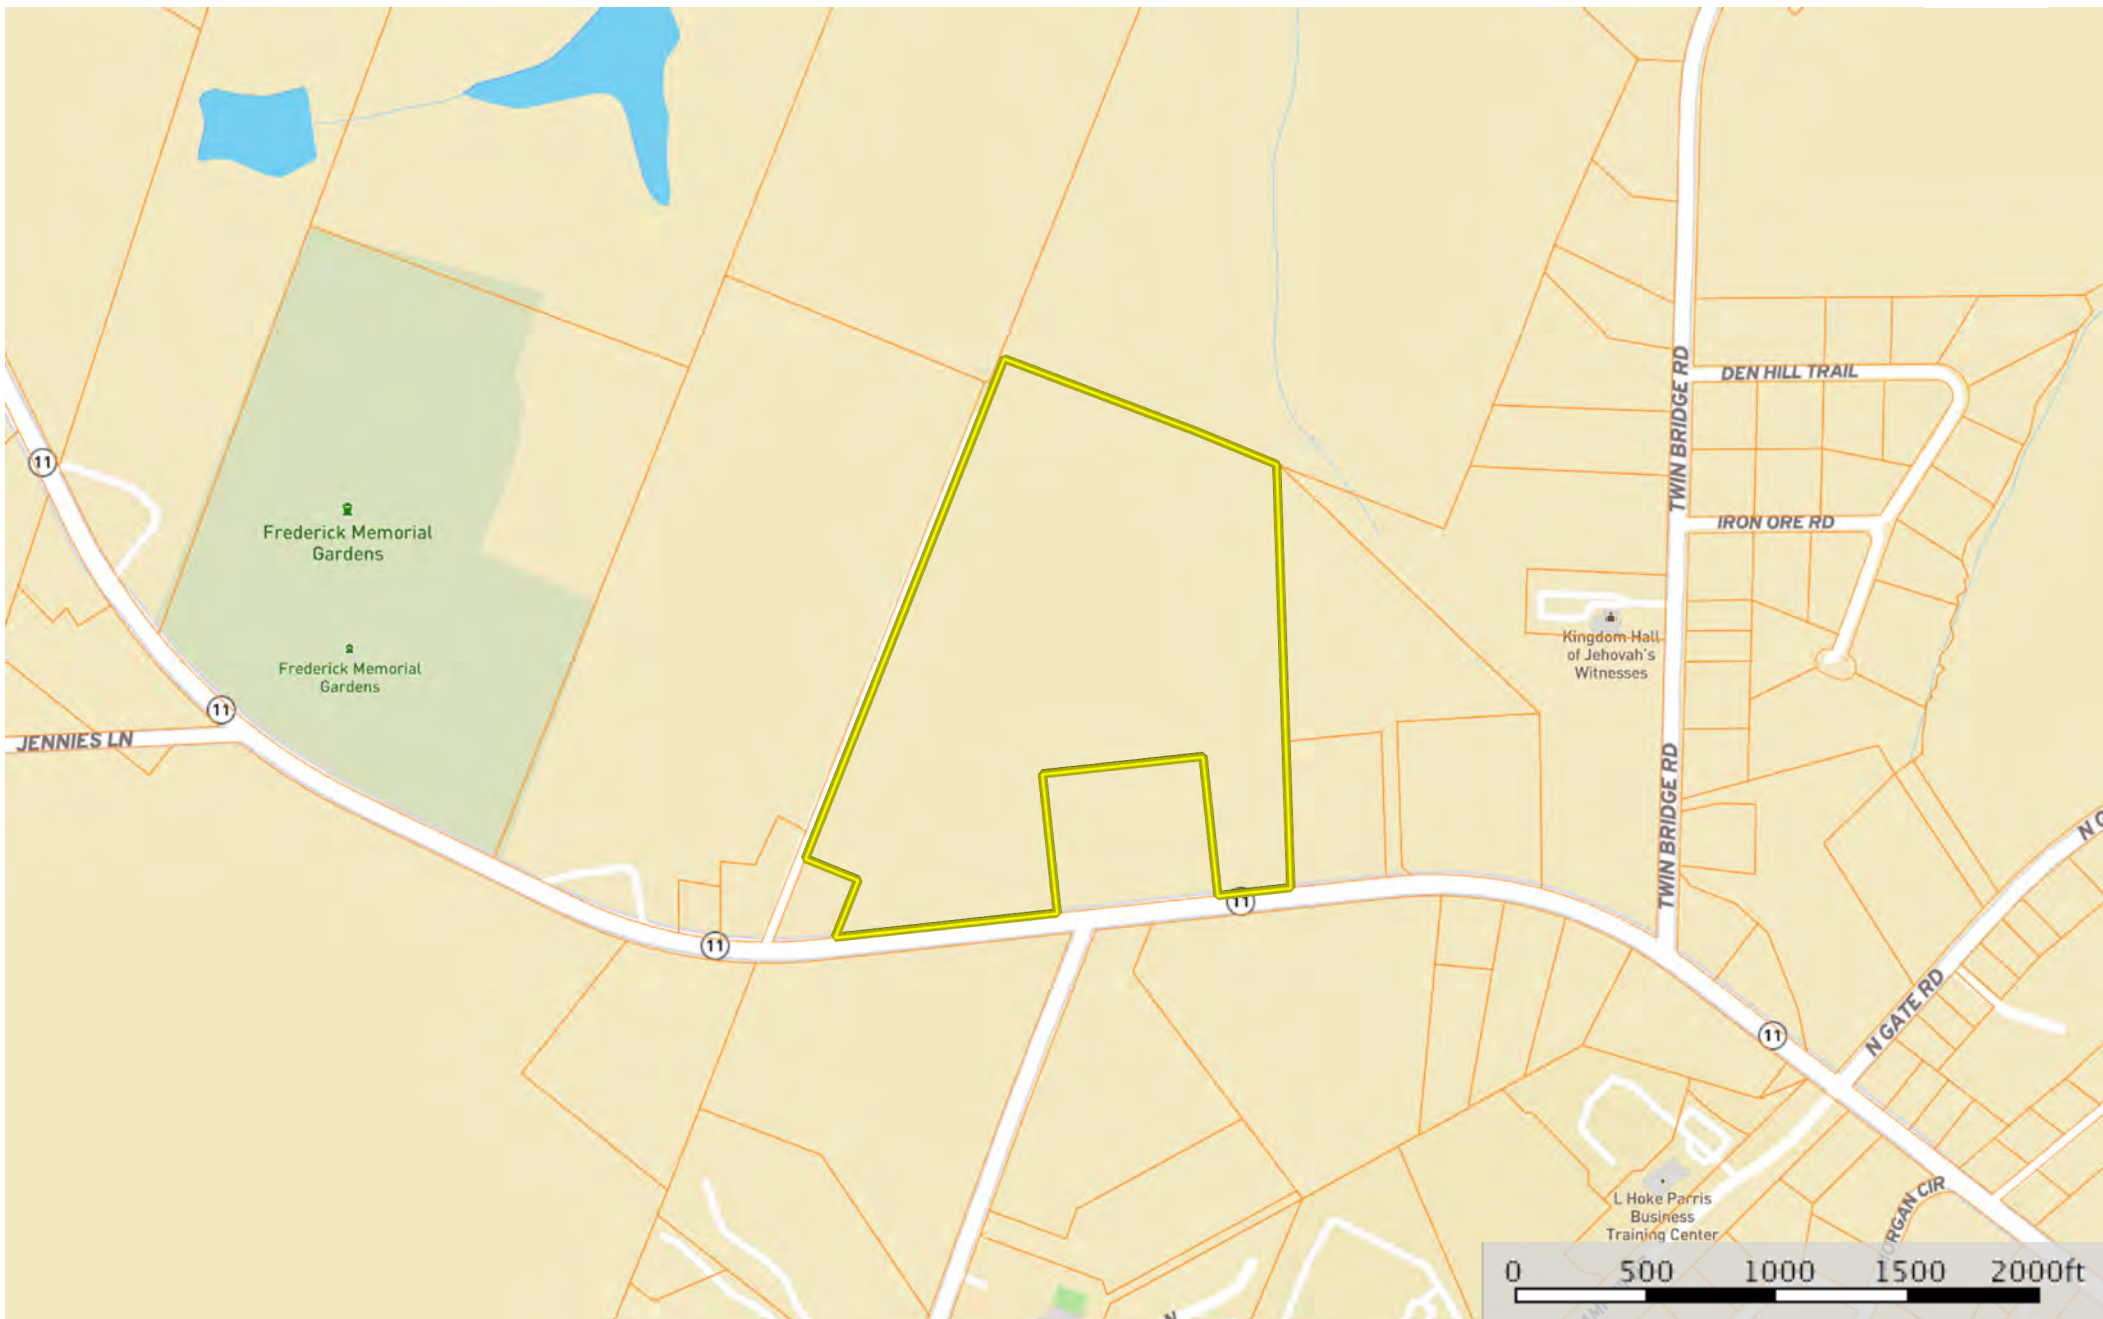

Peeler - Hwy. 11 - 40.50 acres
Cherokee County, South Carolina, 40.5 AC +/-

 Boundary