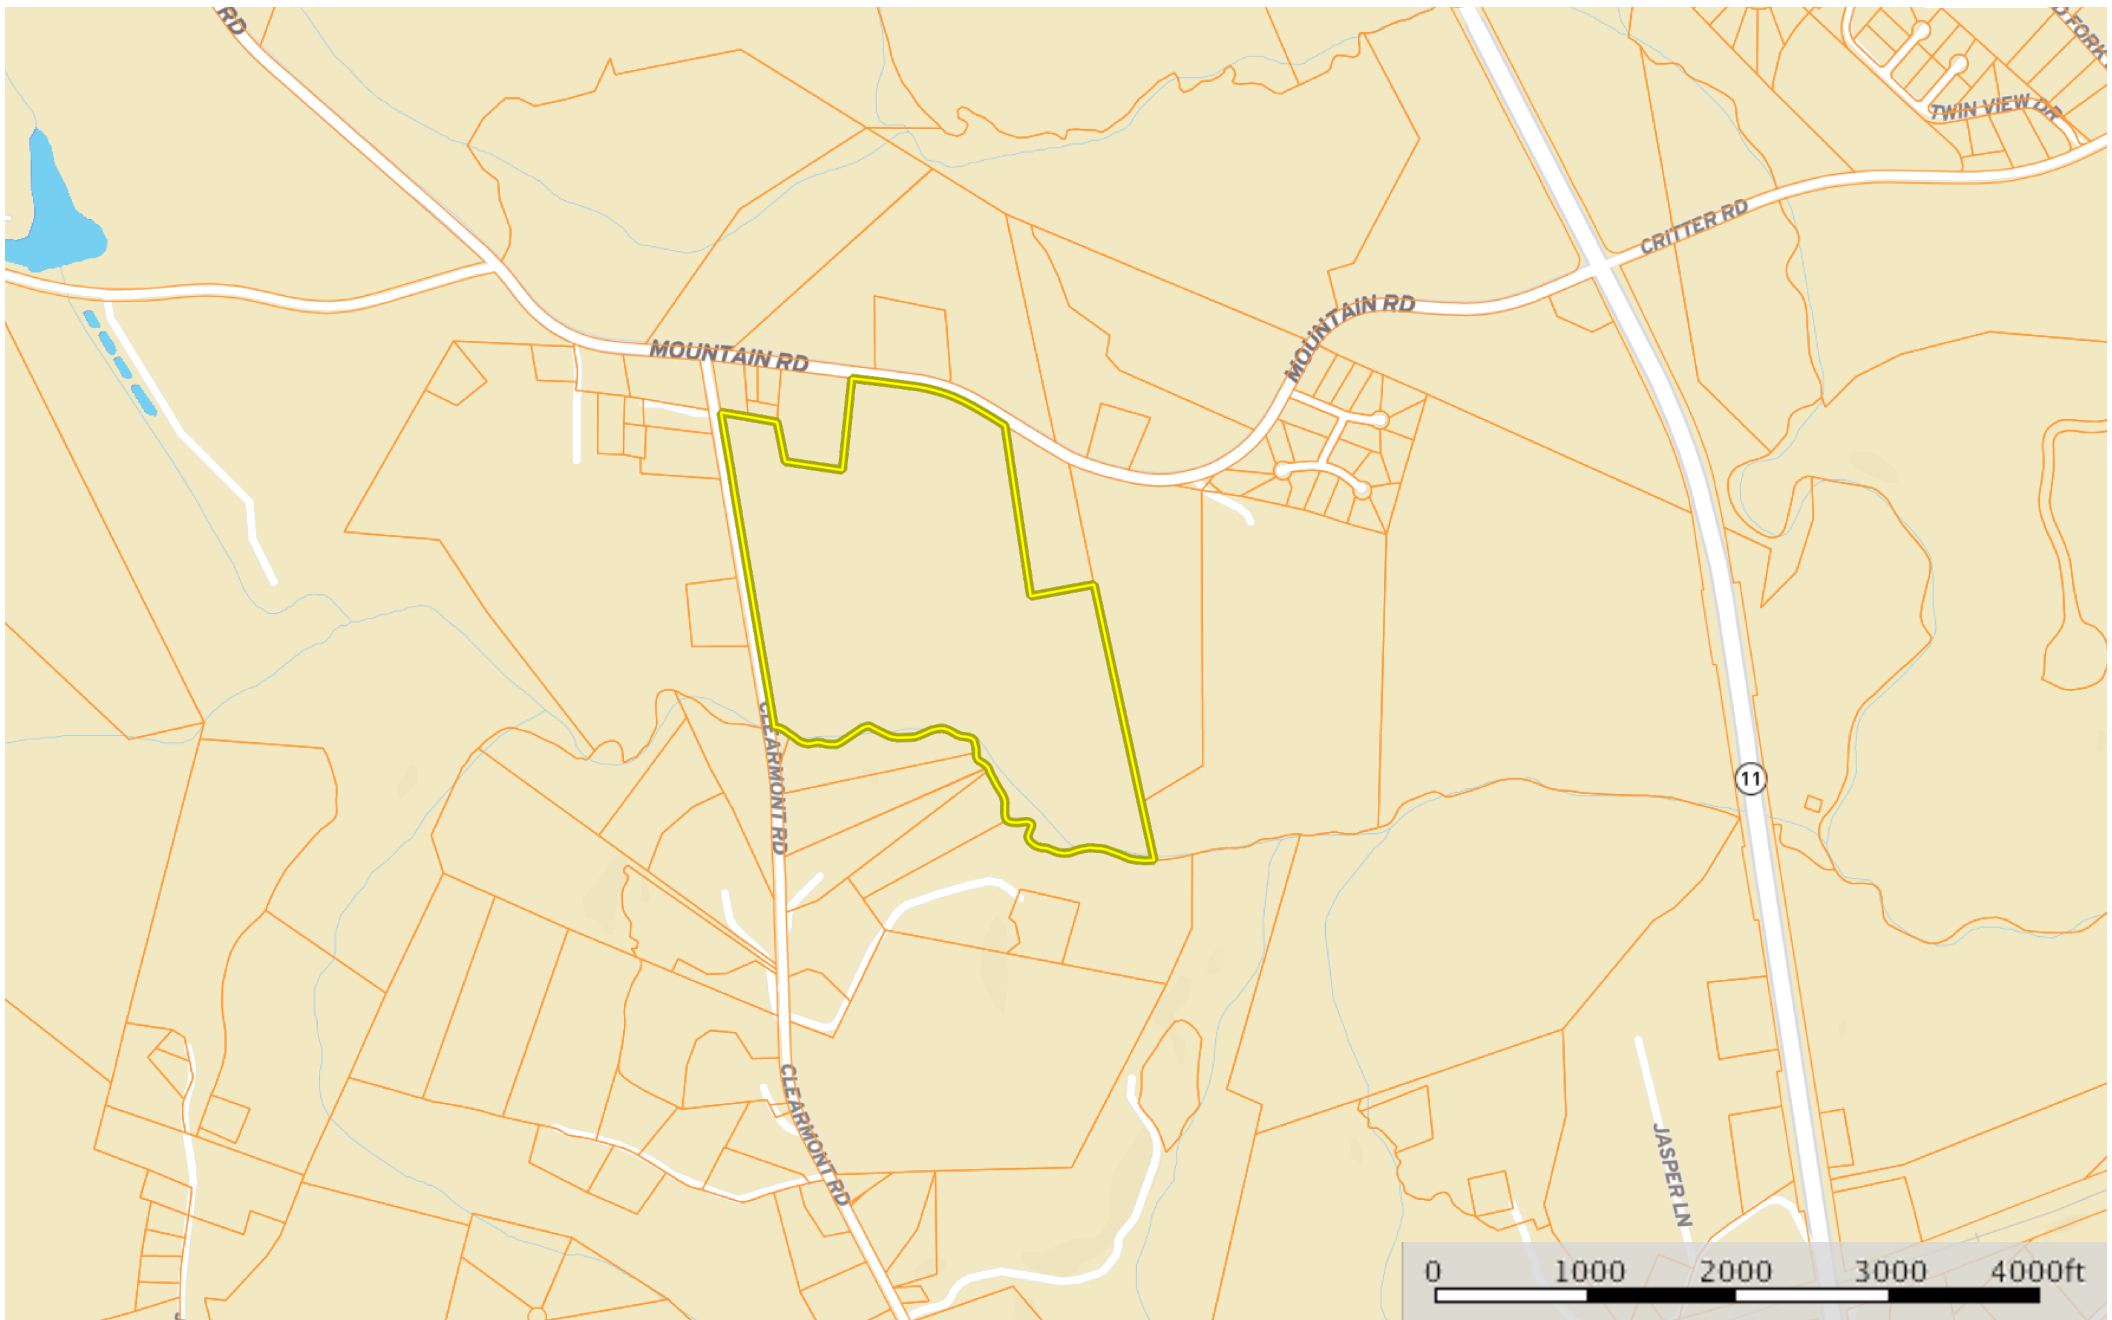

McClure - Clearmont Road - 85.19 acres
Oconee County, South Carolina, 85.19 AC +/-

 Boundary