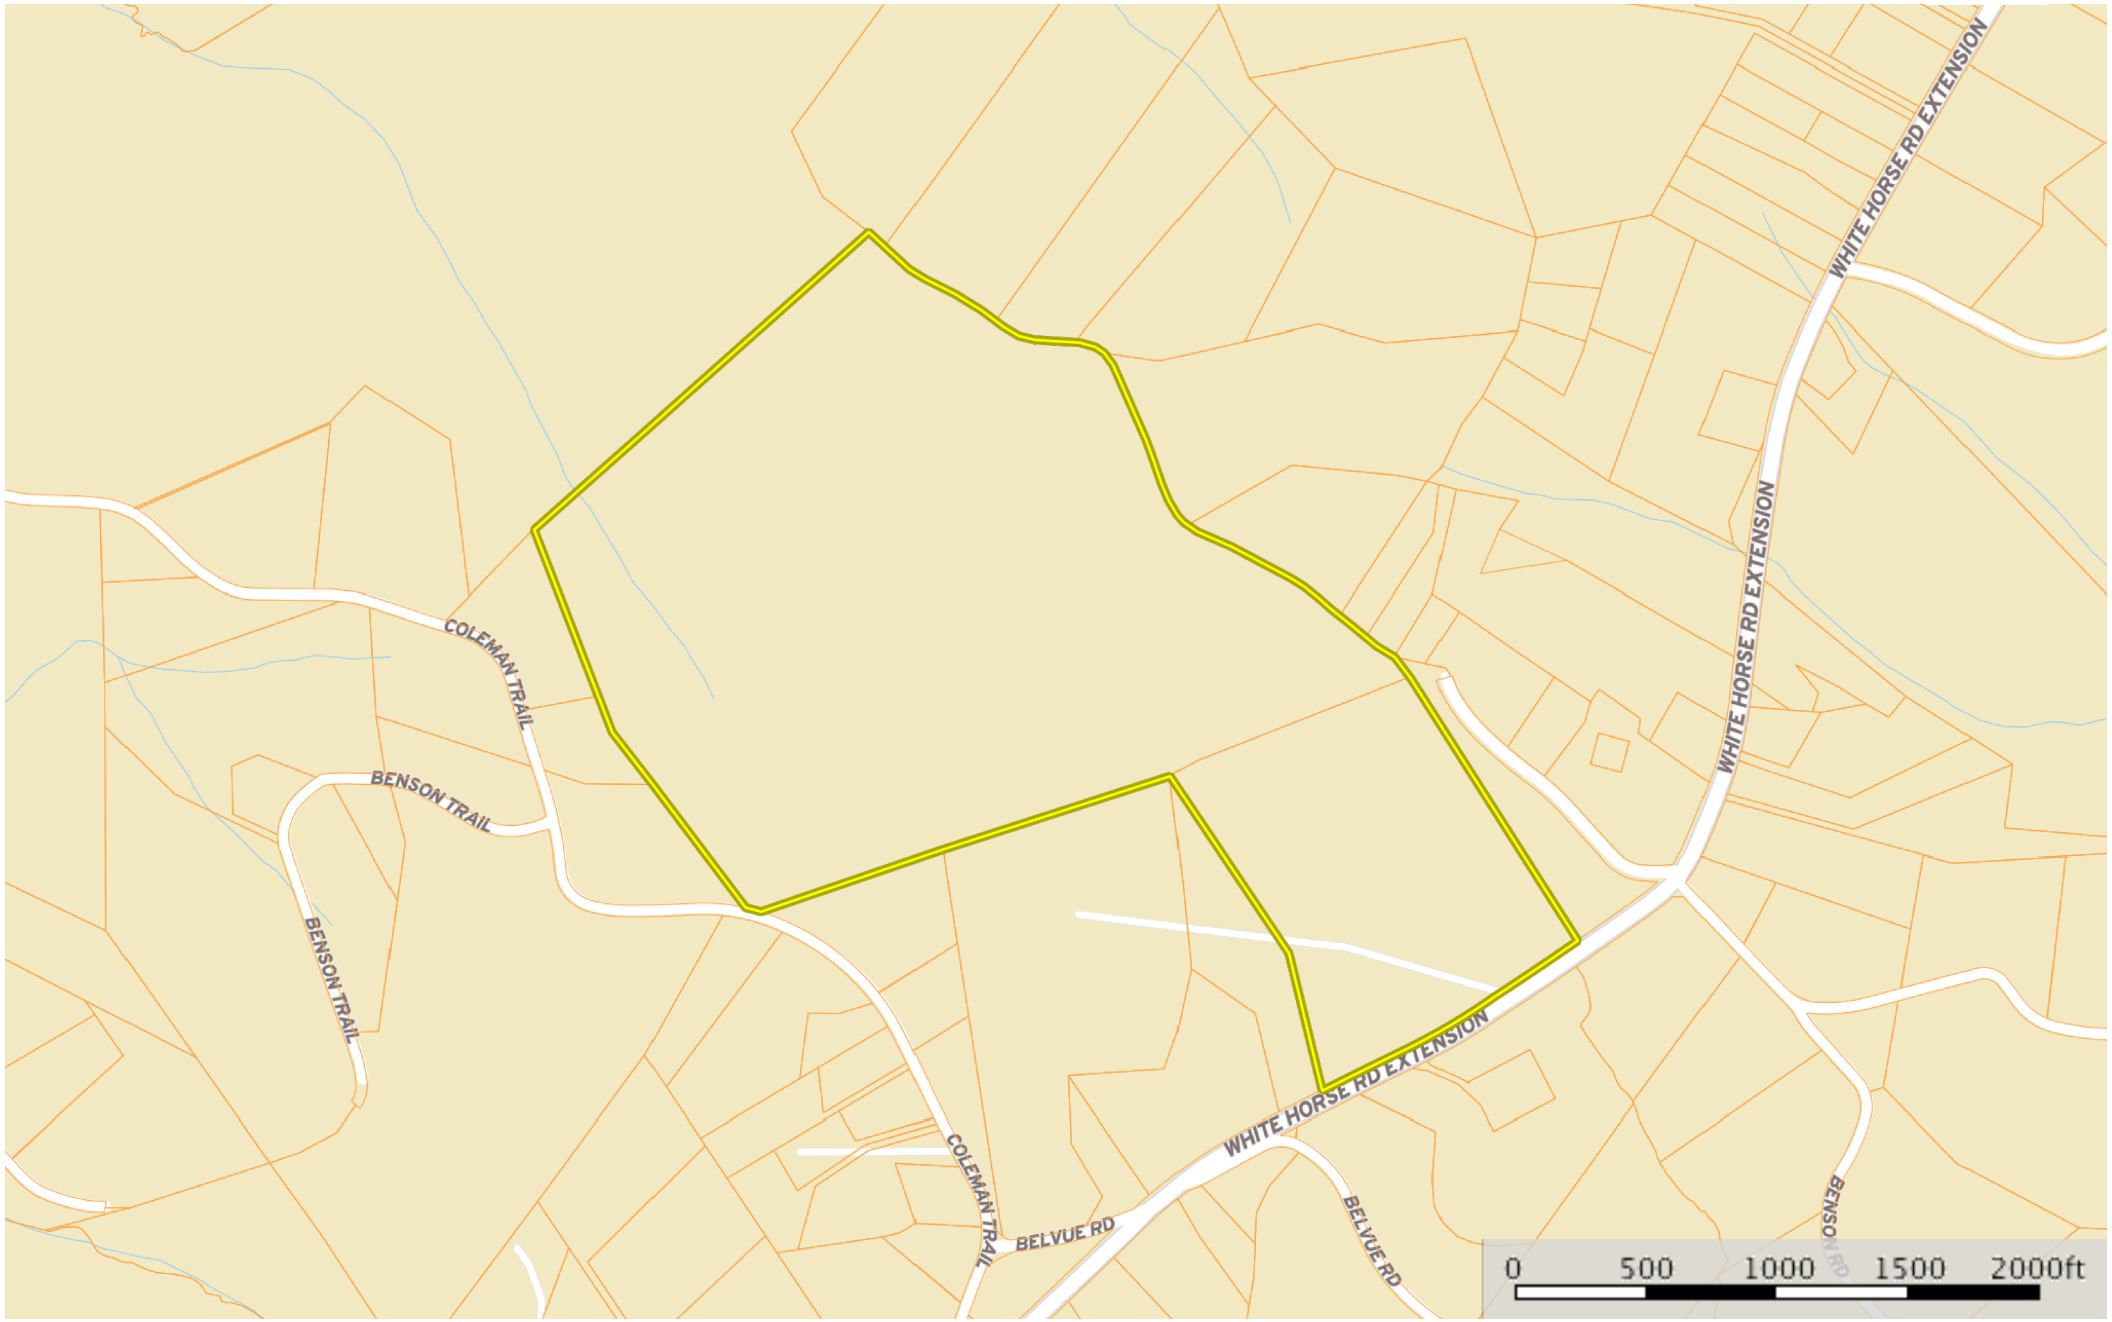

Coleman - White Horse Road Ext.

Greenville County, South Carolina, 92.9 AC +/-

 Boundary