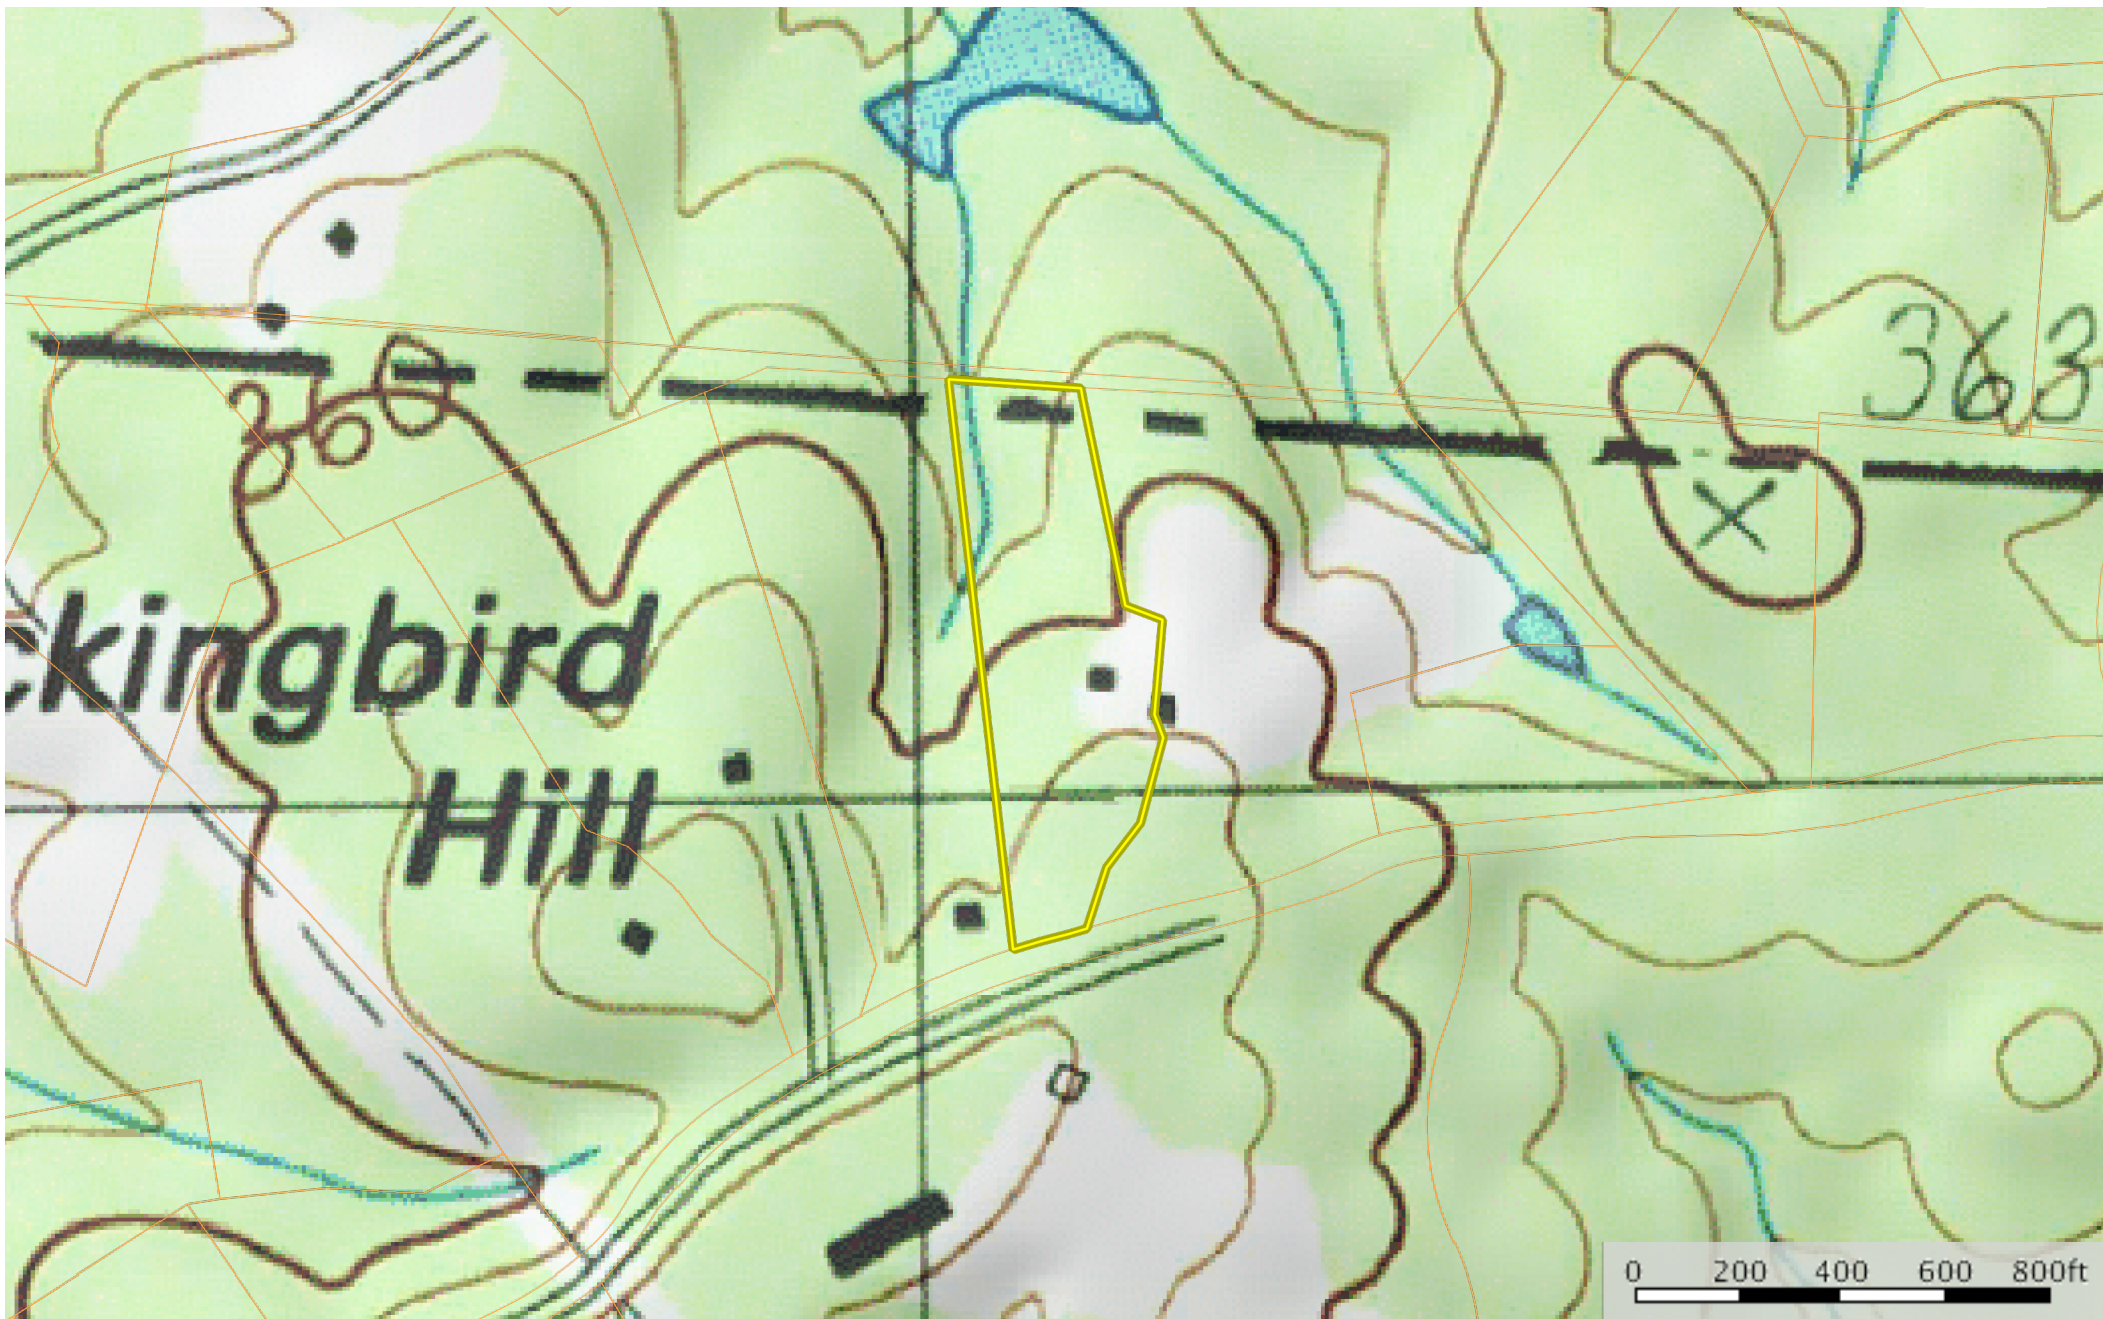

Meeske - Mockingbird Hill Lane
South Carolina, 4.56 AC +/-

 Boundary