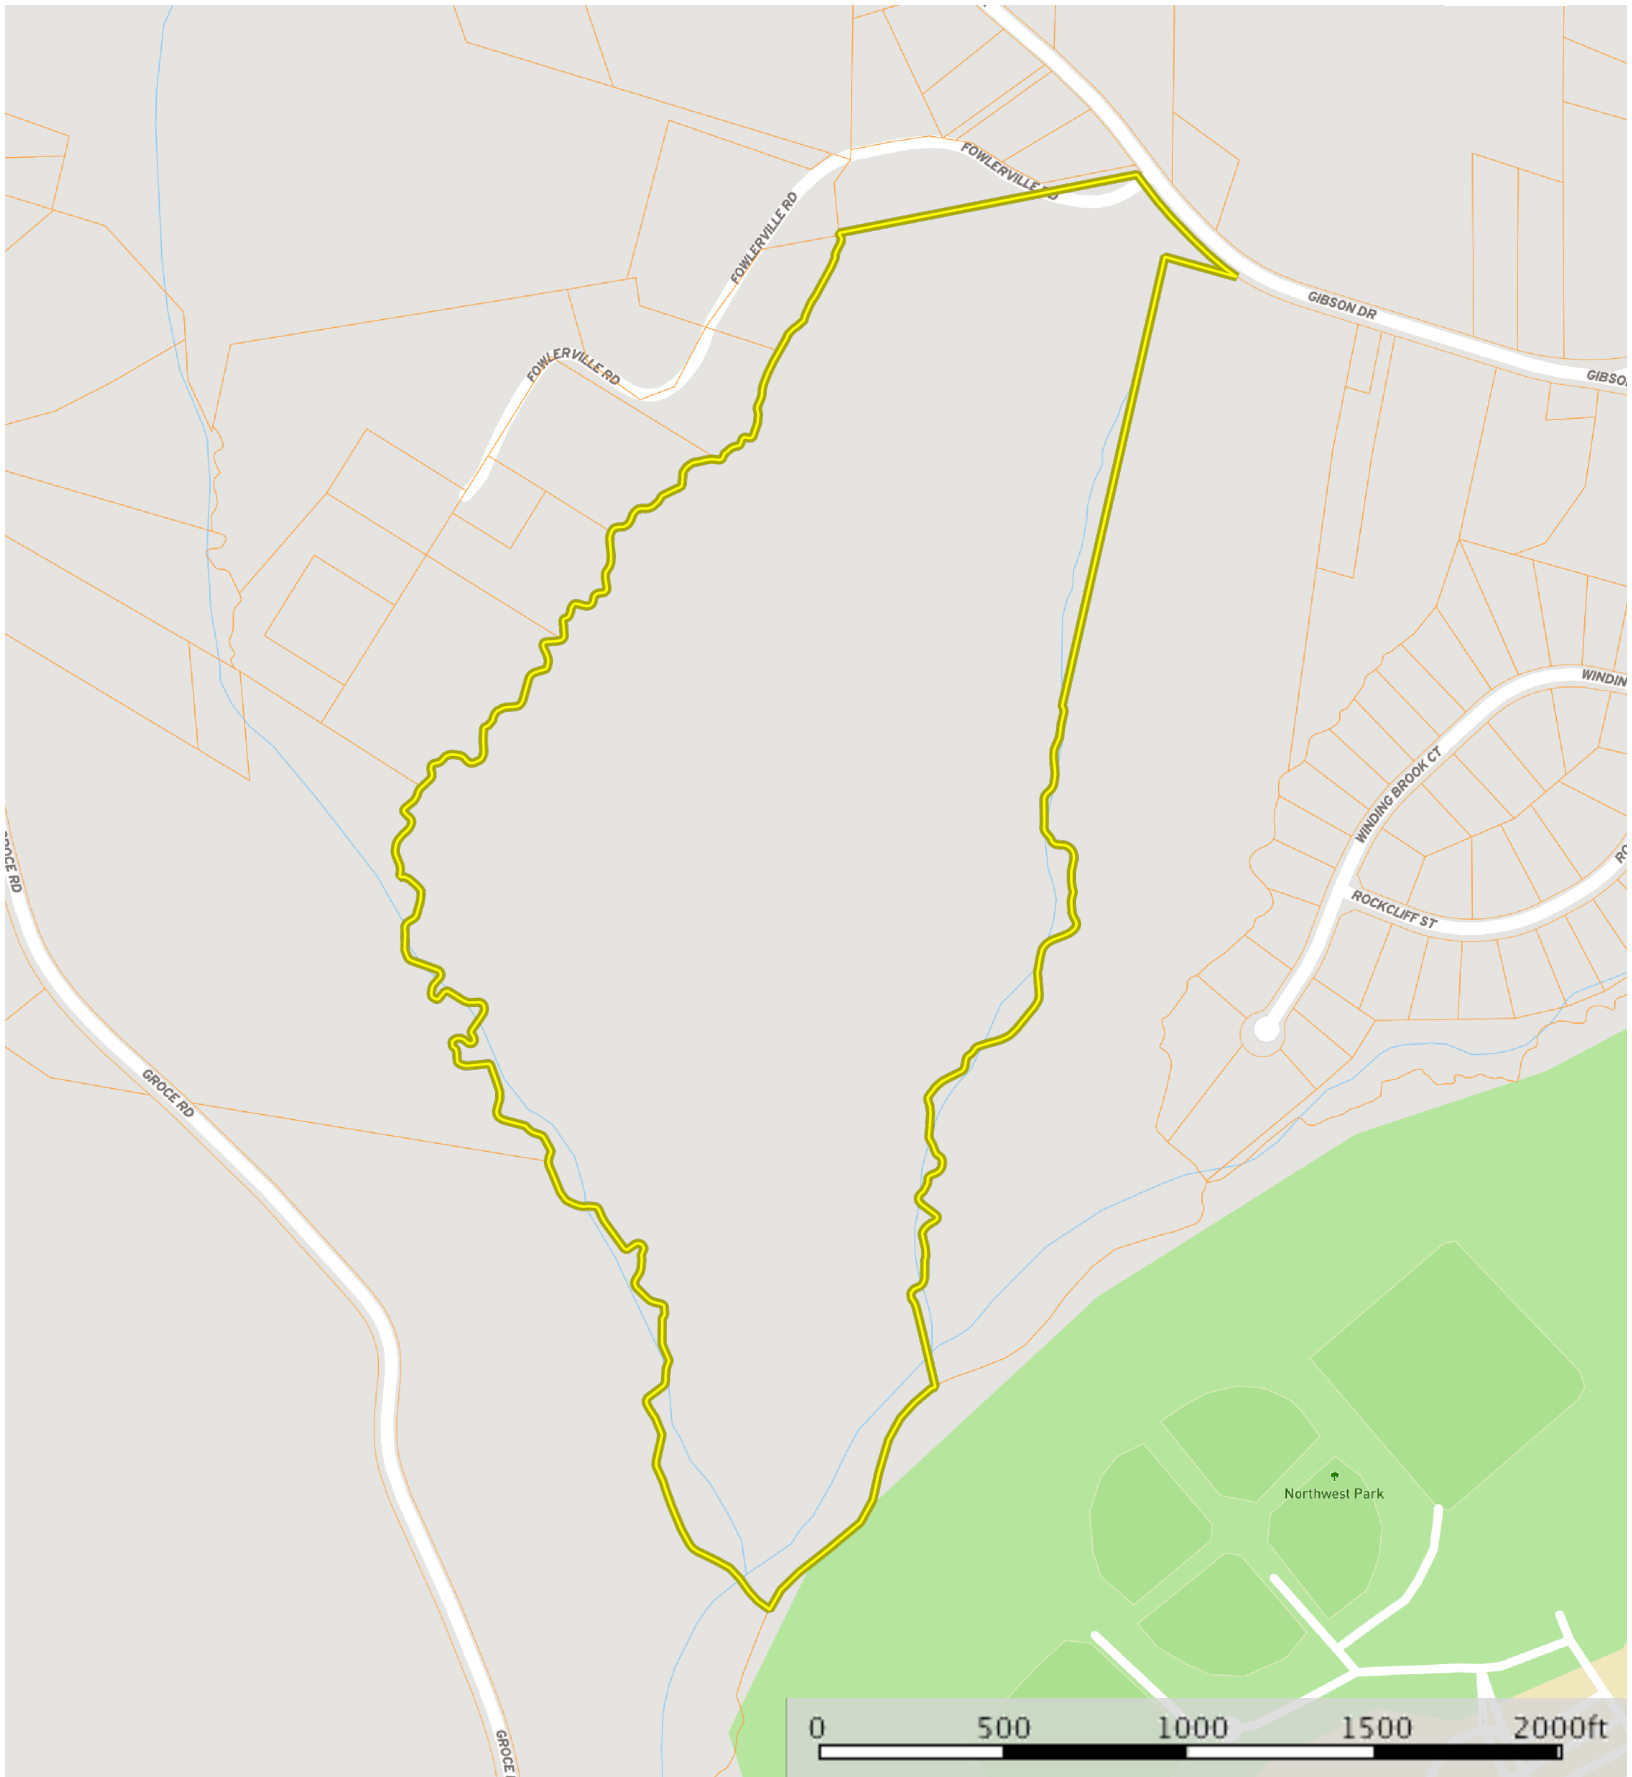

Summers - Gibson Road

Greenville County, South Carolina, 60.8 AC +/-

 Boundary