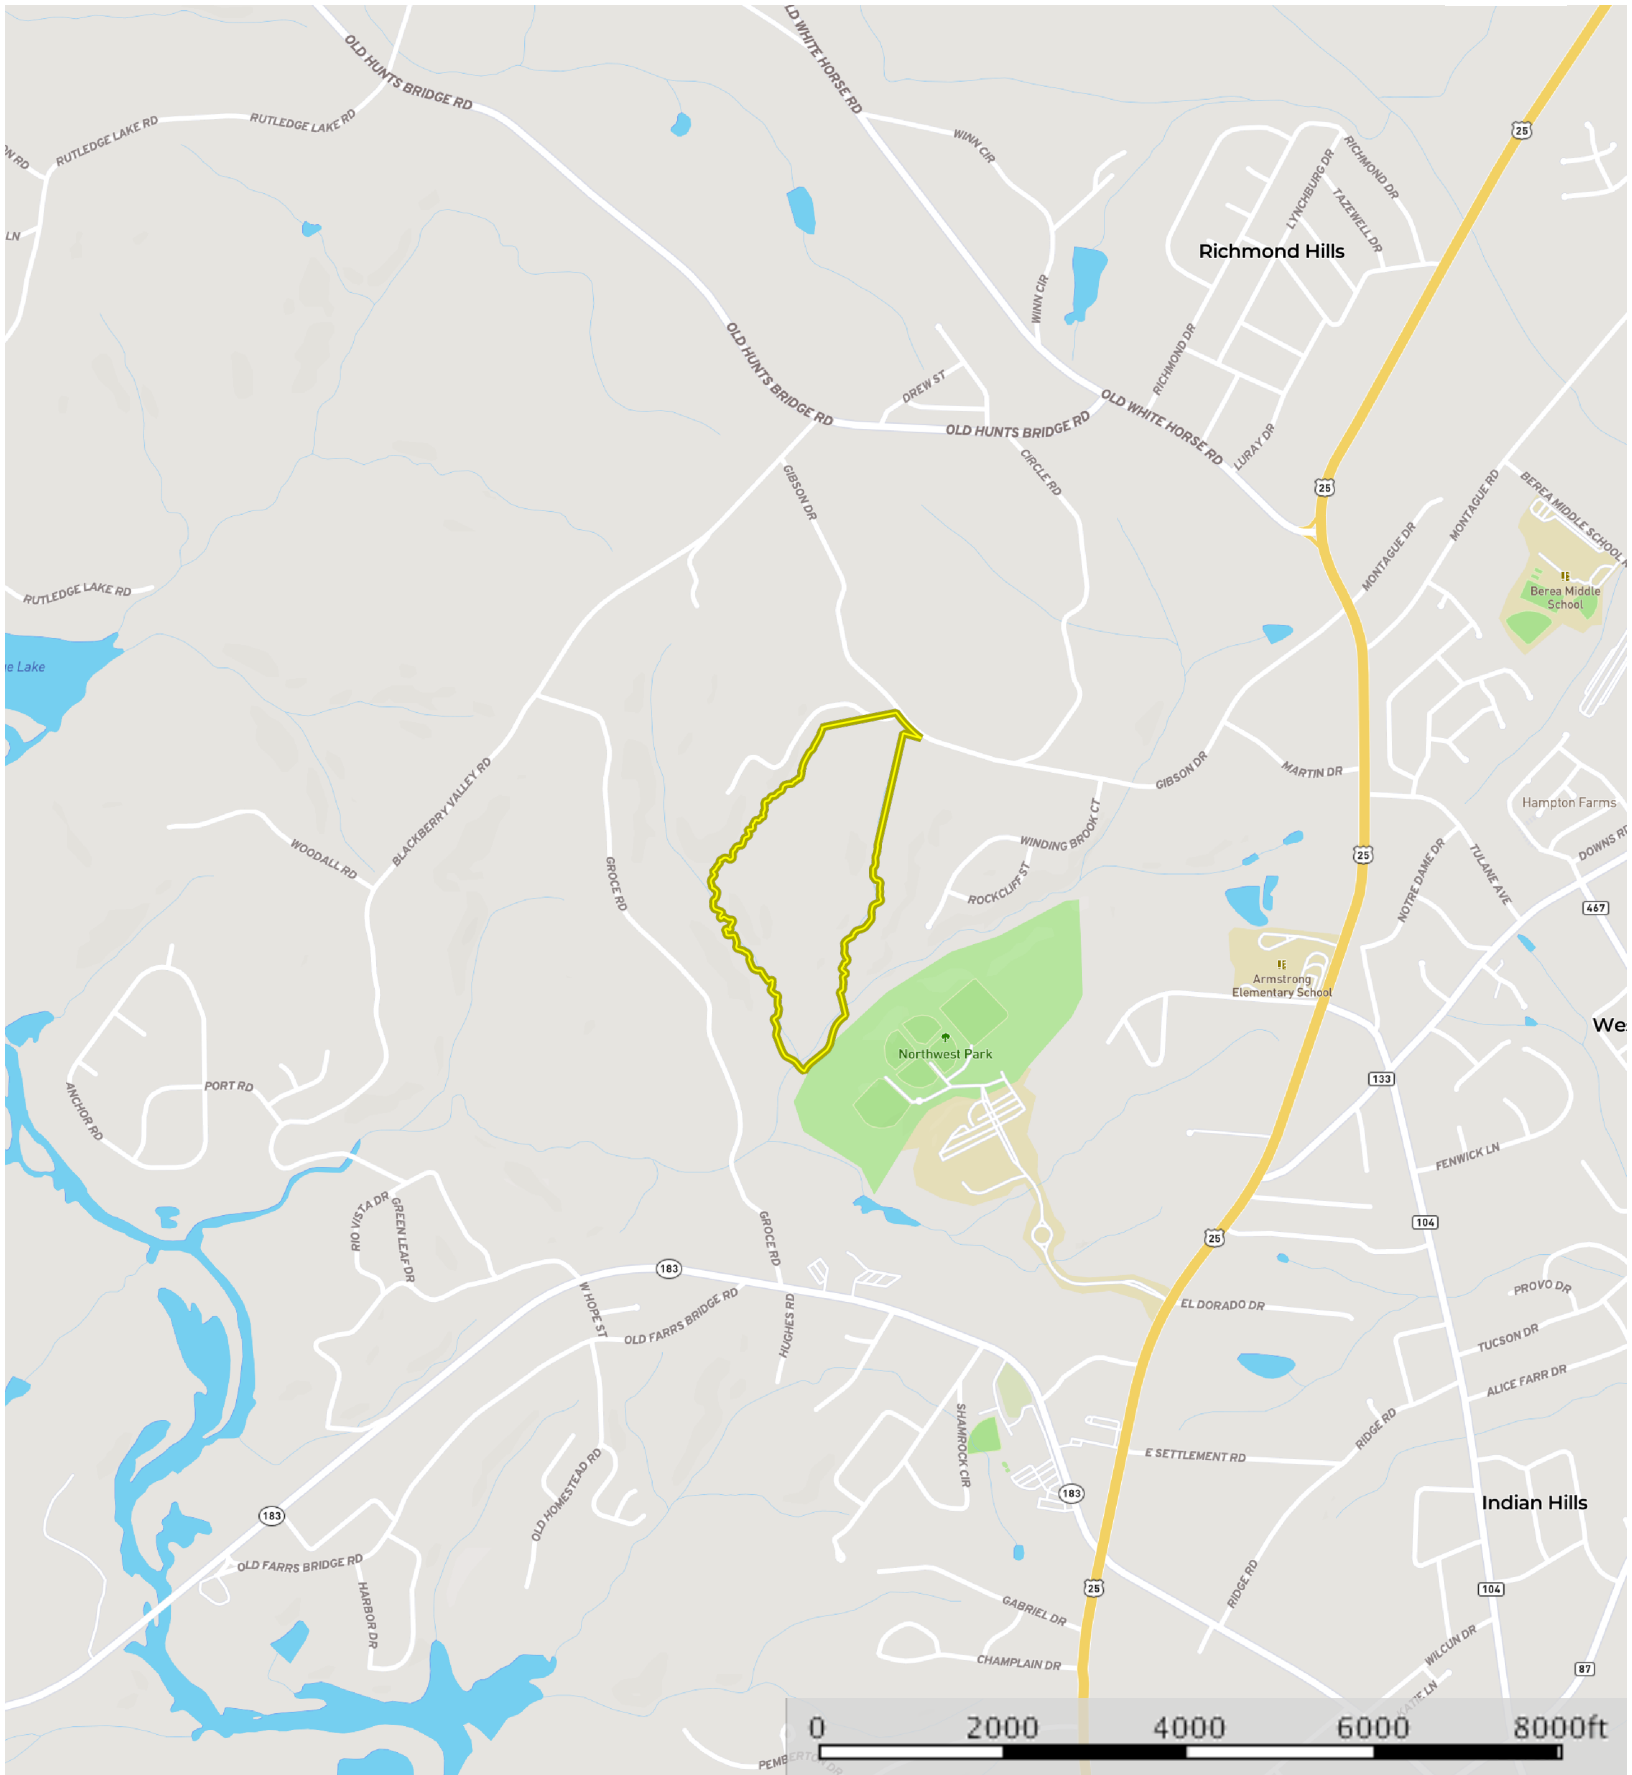

Summers - Gibson Road

Greenville County, South Carolina, 60.8 AC +/-

 Boundary