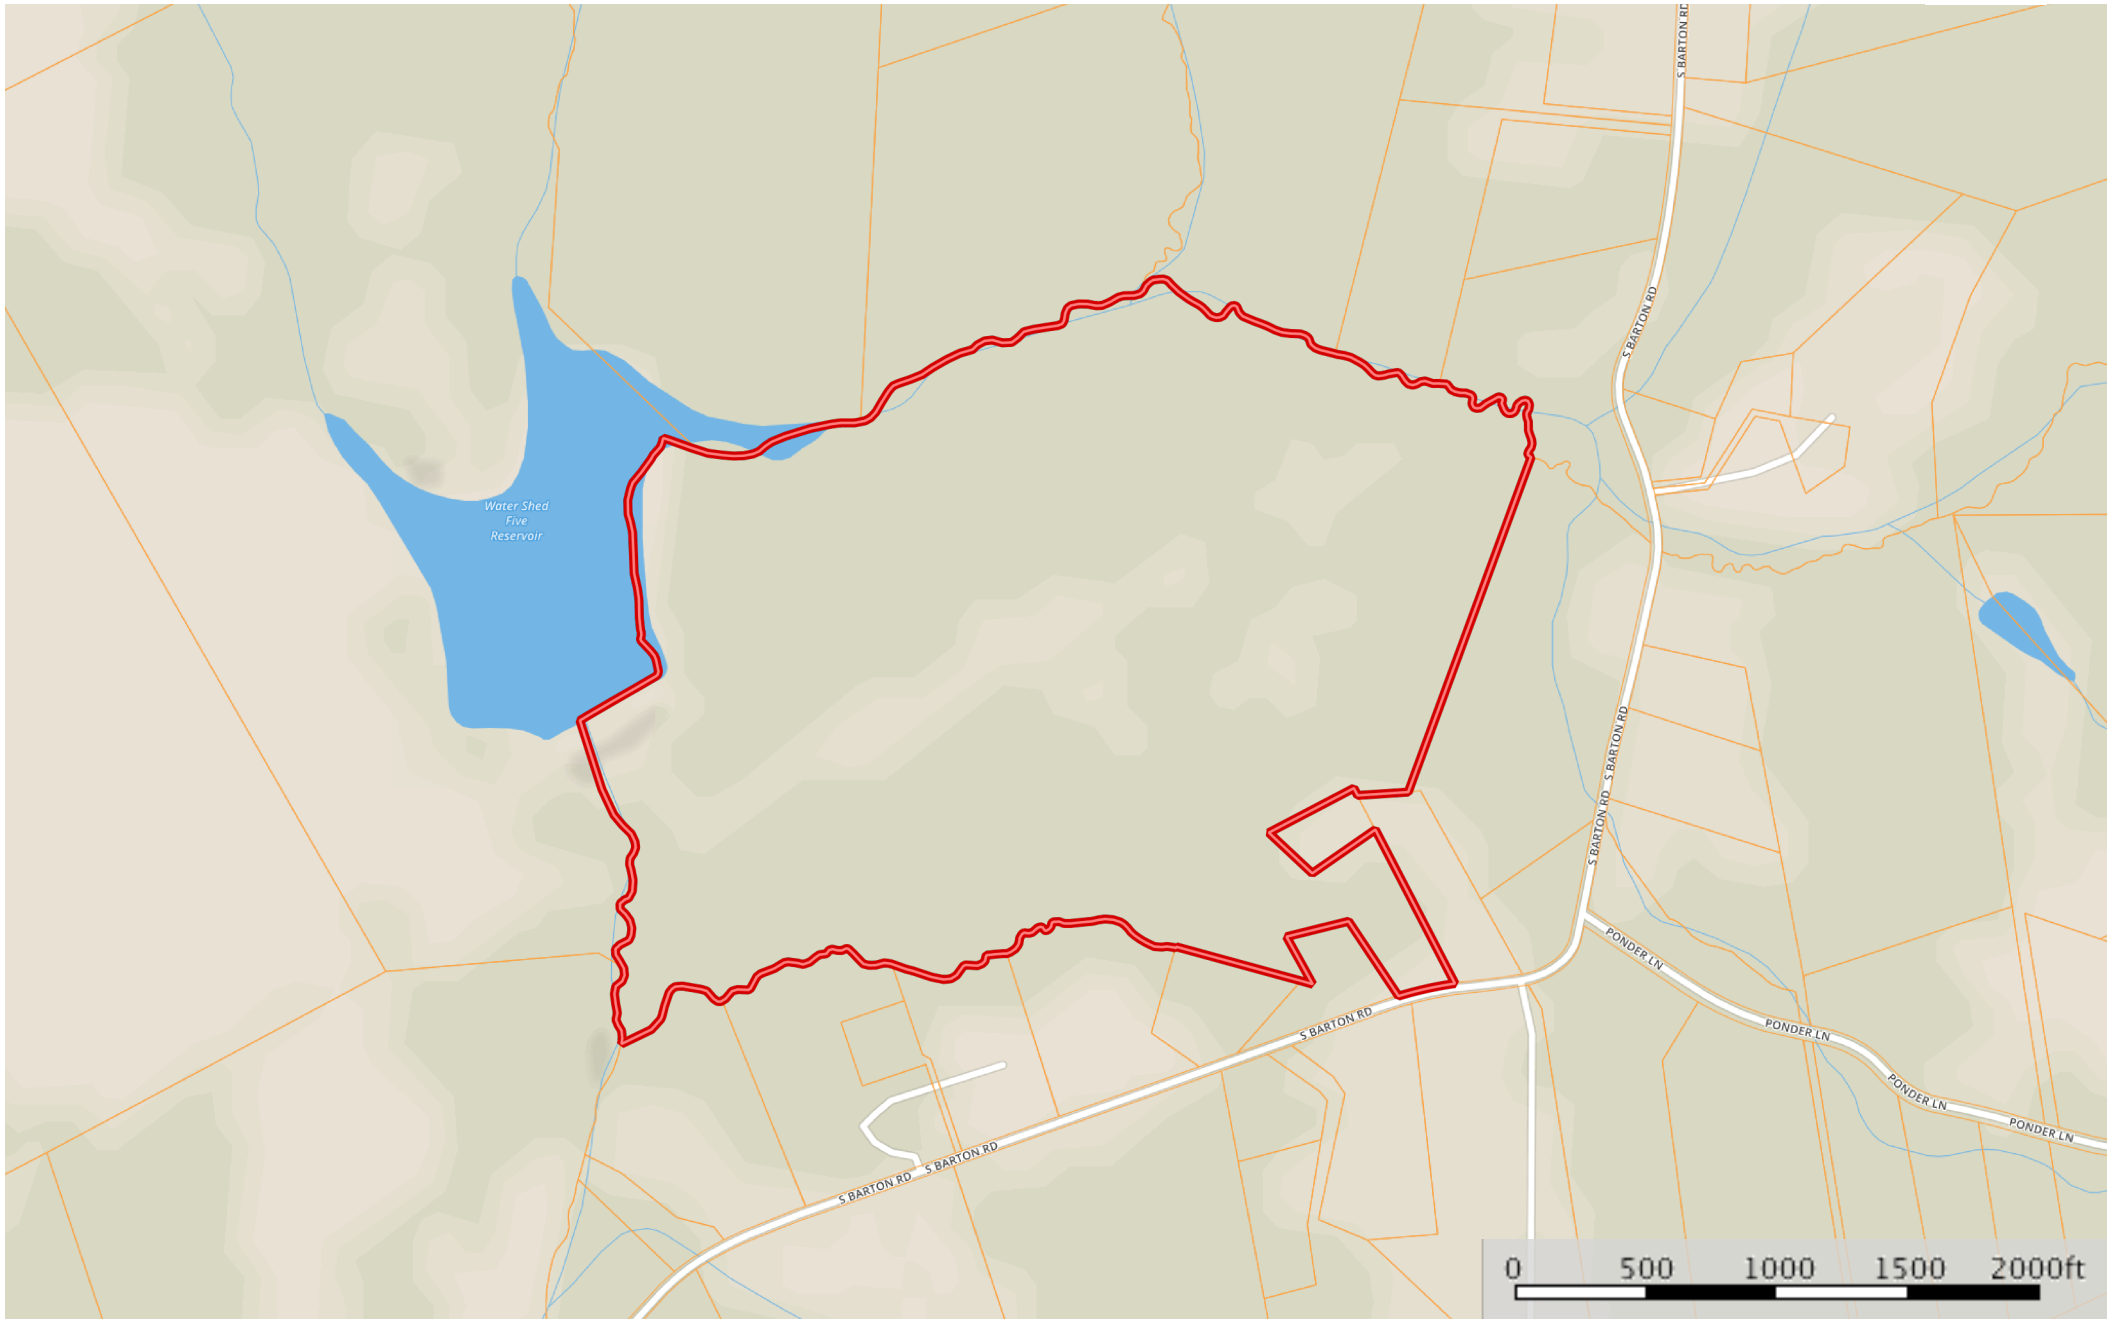

Shehan - S. Barton Road

Greenville County, South Carolina, 109.39 AC +/-

 Boundary